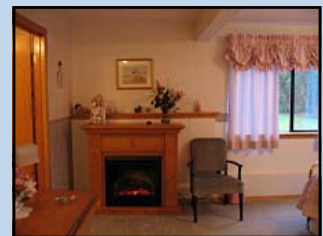

## The Shepherd's Inn

168 Autumn Heights DR | Salkum | WA | 98582

This Suite Room offers a King Bed, Fireplace, Private Patio with Table and Umbrella, Private Bathroom, Iron & Ironing Board, Mini-Fridge with complimentary sparkling cider & 2 bottles of water, Microwave, variety of tea, hot chocolate, popcorn, dishes, cutting board, utensils & napkins. 2-PERSON JETTED SPA TUB in a Private Room; for use with any room rental—Plush Bath Robes in Every Room.